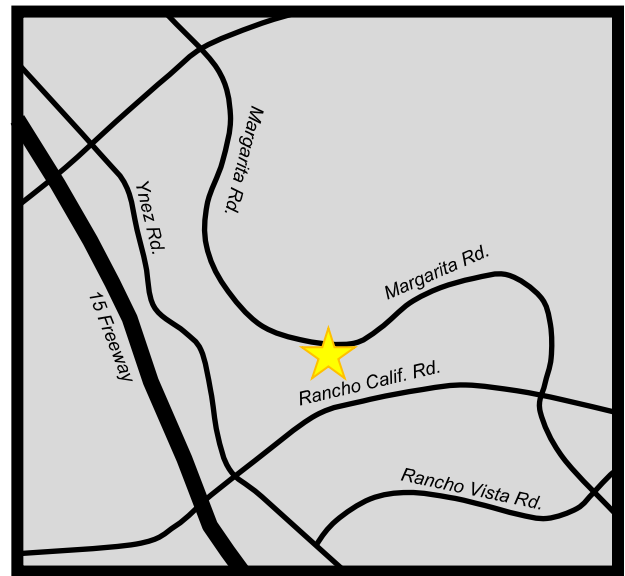

Directions To TES

TES Pool is located behind the Temecula Elementary School. Please follow these directions:

- Park in the parking lot on Margarita Road near the baseball field and preschool.
- The pool is on the left hand side of the baseball field (looking at the field).
- Walk up to the pool using the sidewalk.
- Enter the pool from the gate or the back of the bathhouse.

TES Pool Amenities:

- 25 yard, 6 lane pool
- Depth ranges from 3 to 5 feet deep
- Outdoor showers
- Restrooms/changing facilities
- ADA lift

Questions? Contact
swim@temeculaca.gov or 951-308-6396