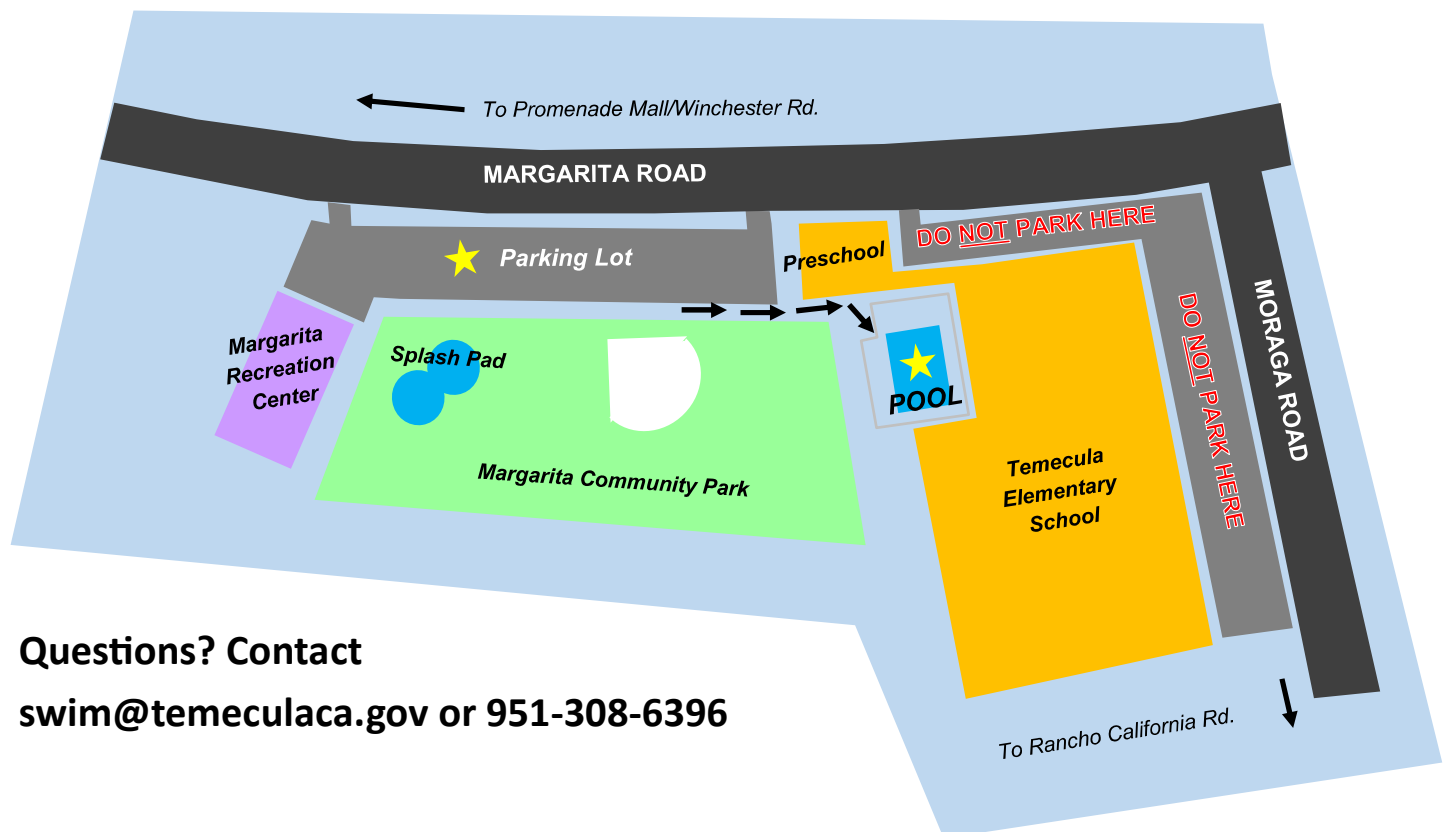

Directions To TES

TES Pool is located behind the Temecula Elementary School. Please follow these directions:

- Park in the parking lot on Margarita Road near the baseball field and preschool.
- The pool is on the left hand side of the baseball field (looking at the field).
- Walk up to the pool using the sidewalk.
- Enter the pool from the gate or the back of the bathhouse.

TES Pool Amenities:

- 25 yard, 6 lane pool
- Depth ranges from 3 to 5 feet deep
- Outdoor showers
- Restrooms/changing facilities
- ADA lift

Questions? Contact
swim@temeculaca.gov or 951-308-6396